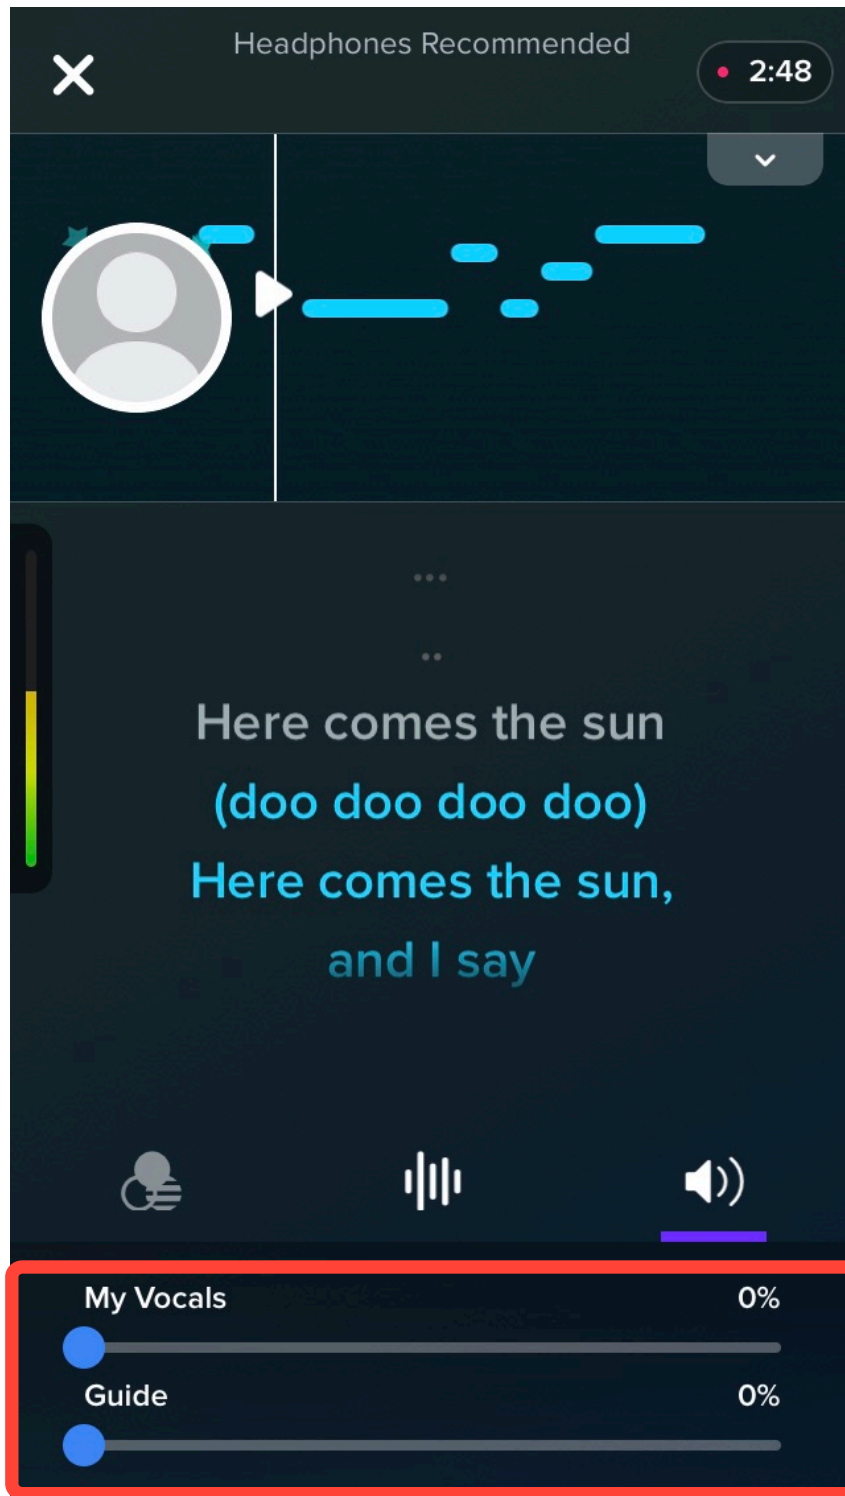

The Beatles

Sing

Here Comes The Sun

Tap Solo

Start your own!

or

Join someone else!

View Invites

2:48

...

..

Here comes the sun
(doo doo doo doo)
Here comes the sun,
and I say

STOP FEEDBACK!

Make sure My Vocals is turned to 0%. This is the tablets internal microphone. If its on, you will experience terrible feedback!

Guide is the note to help singers find their pitch. Most likley, you will also have this set to 0%