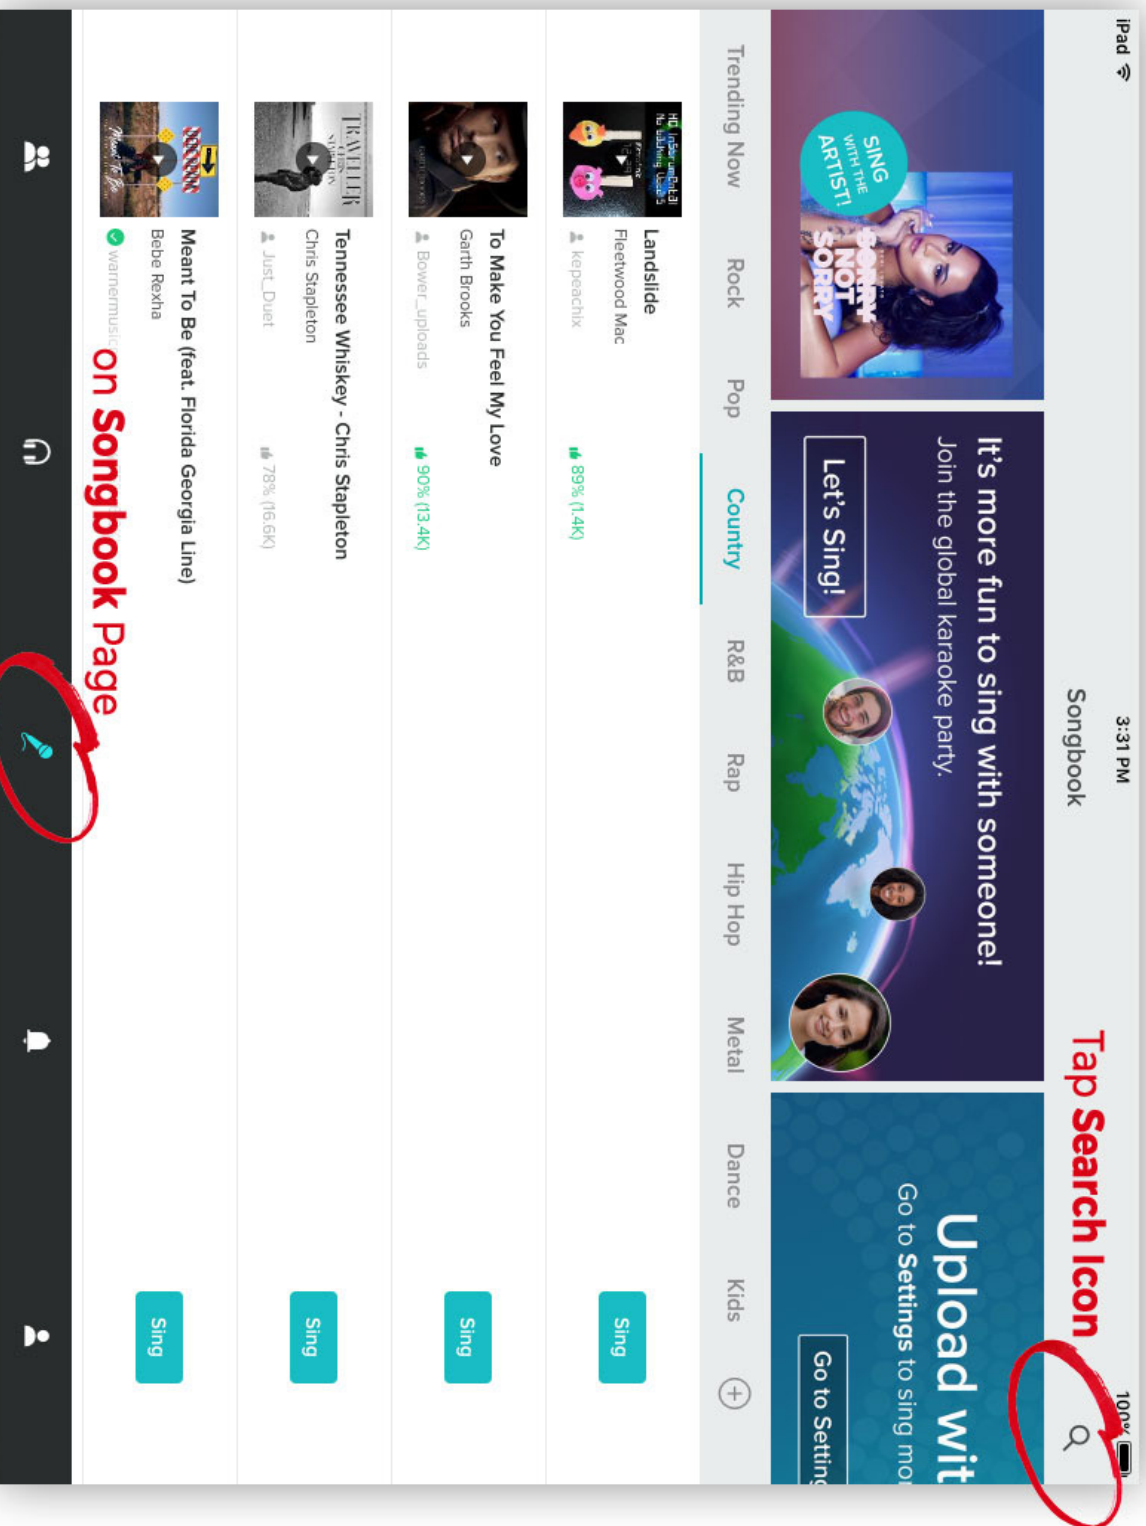

KARAOKE SYSTEM SET UP

Microphone Inputs

Outputs to Speakers

Tablet input

Master Volume

1. Mic 2. Mic 3. Tablet Volume

WARNING!

MAKE SURE YOUR
MICROPHONES ARE BEHIND
THE SPEAKERS TO AVOID
FEEDBACK!

Speaker Inputs

SMULE APP OPERATION

The Beatles

Search a **Song** or **Artist**

the beatles

the beatles let it be

the beatles yesterday

the beatles i want to hold your hand